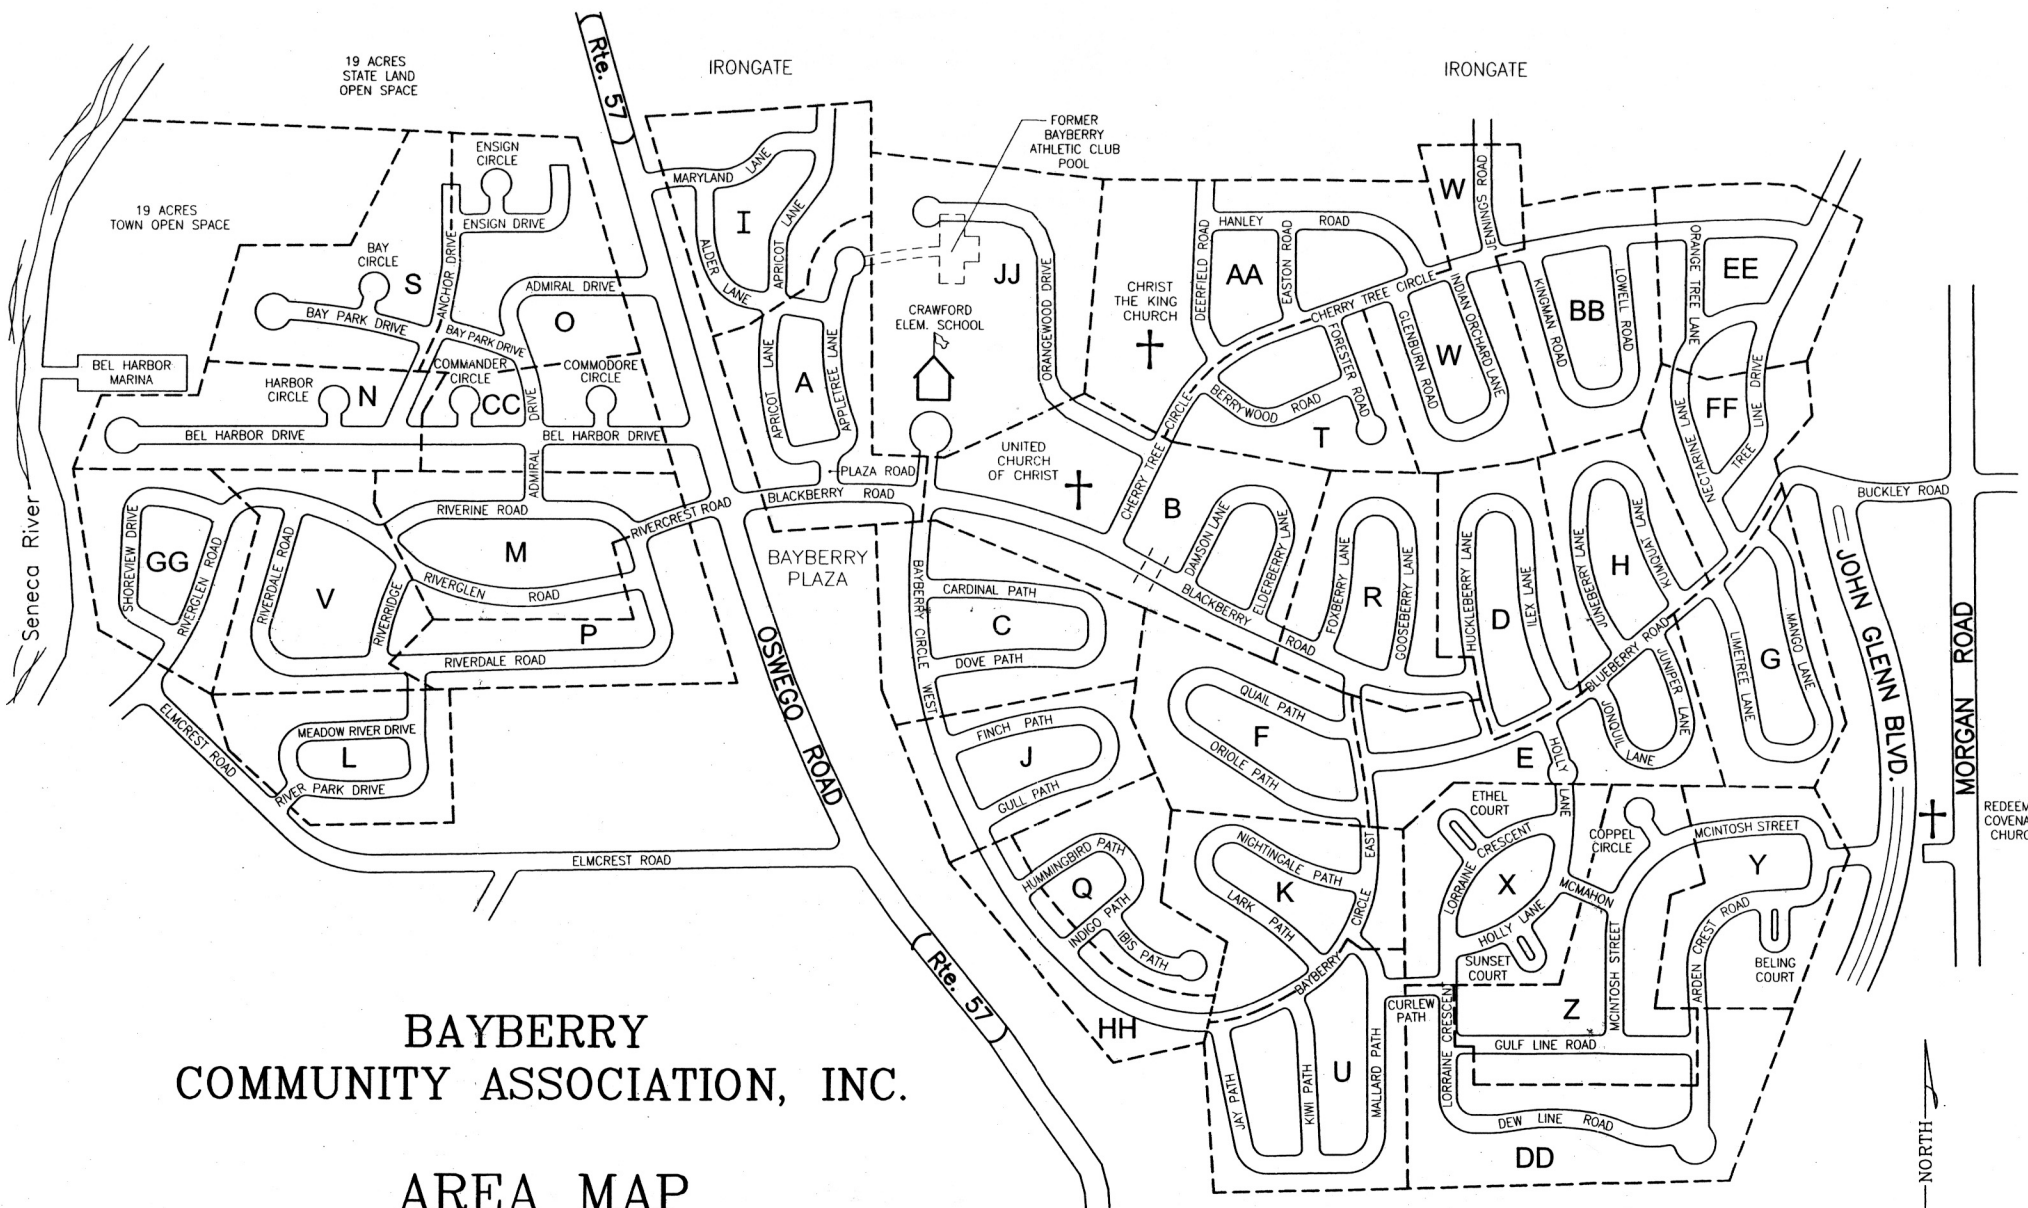

**AREA D**

**9 HUCKLEBERRY LANE**

**BABY ITEMS, CHILDREN'S CLOTHIN NB-4T, TOYS, HOUSEHOLD ITEMS, OLD COINS.**

**AREA E**

**3 JONQUIL LANE  
3 BLUEBERRY ROAD  
7 BLUEBERRY ROAD  
8 BLUEBERRY ROAD  
5 JUNIPER LANE**

**WEST OF RT 57**

**AREA L**

**127 MEADOW RIVER DR**

**WOODEN DESK, COOKWARE, LG T SHIRTS, CD'S&DVD'S, ASSTD PIC FRAMES**

**AREA M**

**212 RIVERINE ROAD**

**MISCELLANEOUS, PIANO, FREEZER, BABY STROLLER & CRIB MATTRESS, 3 MATCHING BAR STOOLS, KIDS TOYS.**

**AREA P**

**216 RIVERDALE ROAD**

**3 FAMILY SALE!!! MISSES CLOTHING, KNICK KNACKS, HOUSEHOLD ITEMS, STUFFED ANIMALS**

**102 RIVERCREST ROAD**

**M&W MTN BIKES, POOL ACCESSORIES, CHEST OF DRAWERS, TABLE & CHAIR WITH UMBRELLA & STAND, PERRENIAL & INDOOR PLANTS.**